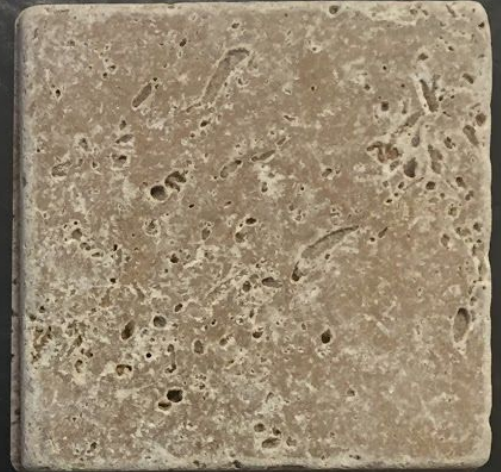

TRAV FONTANE TUMBLED WALNUT

Antique & Tumbled Stone

Dropped Size

DROPPED SIZE

DROPPED SIZE

DROPPED SIZE

DROPPED SIZE