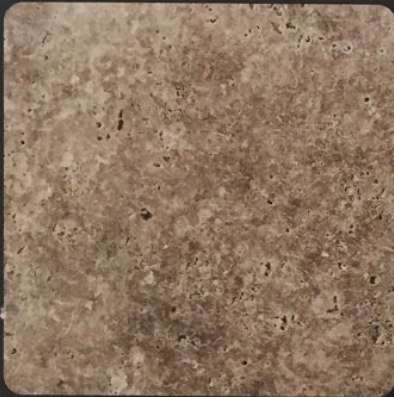

TRAV FONTANE TUMBLED WALNUT

Antique & Tumbled Stone

Dropped Size

DROPPED SIZE

DROPPED SIZE

DROPPED SIZE

DROPPED SIZE