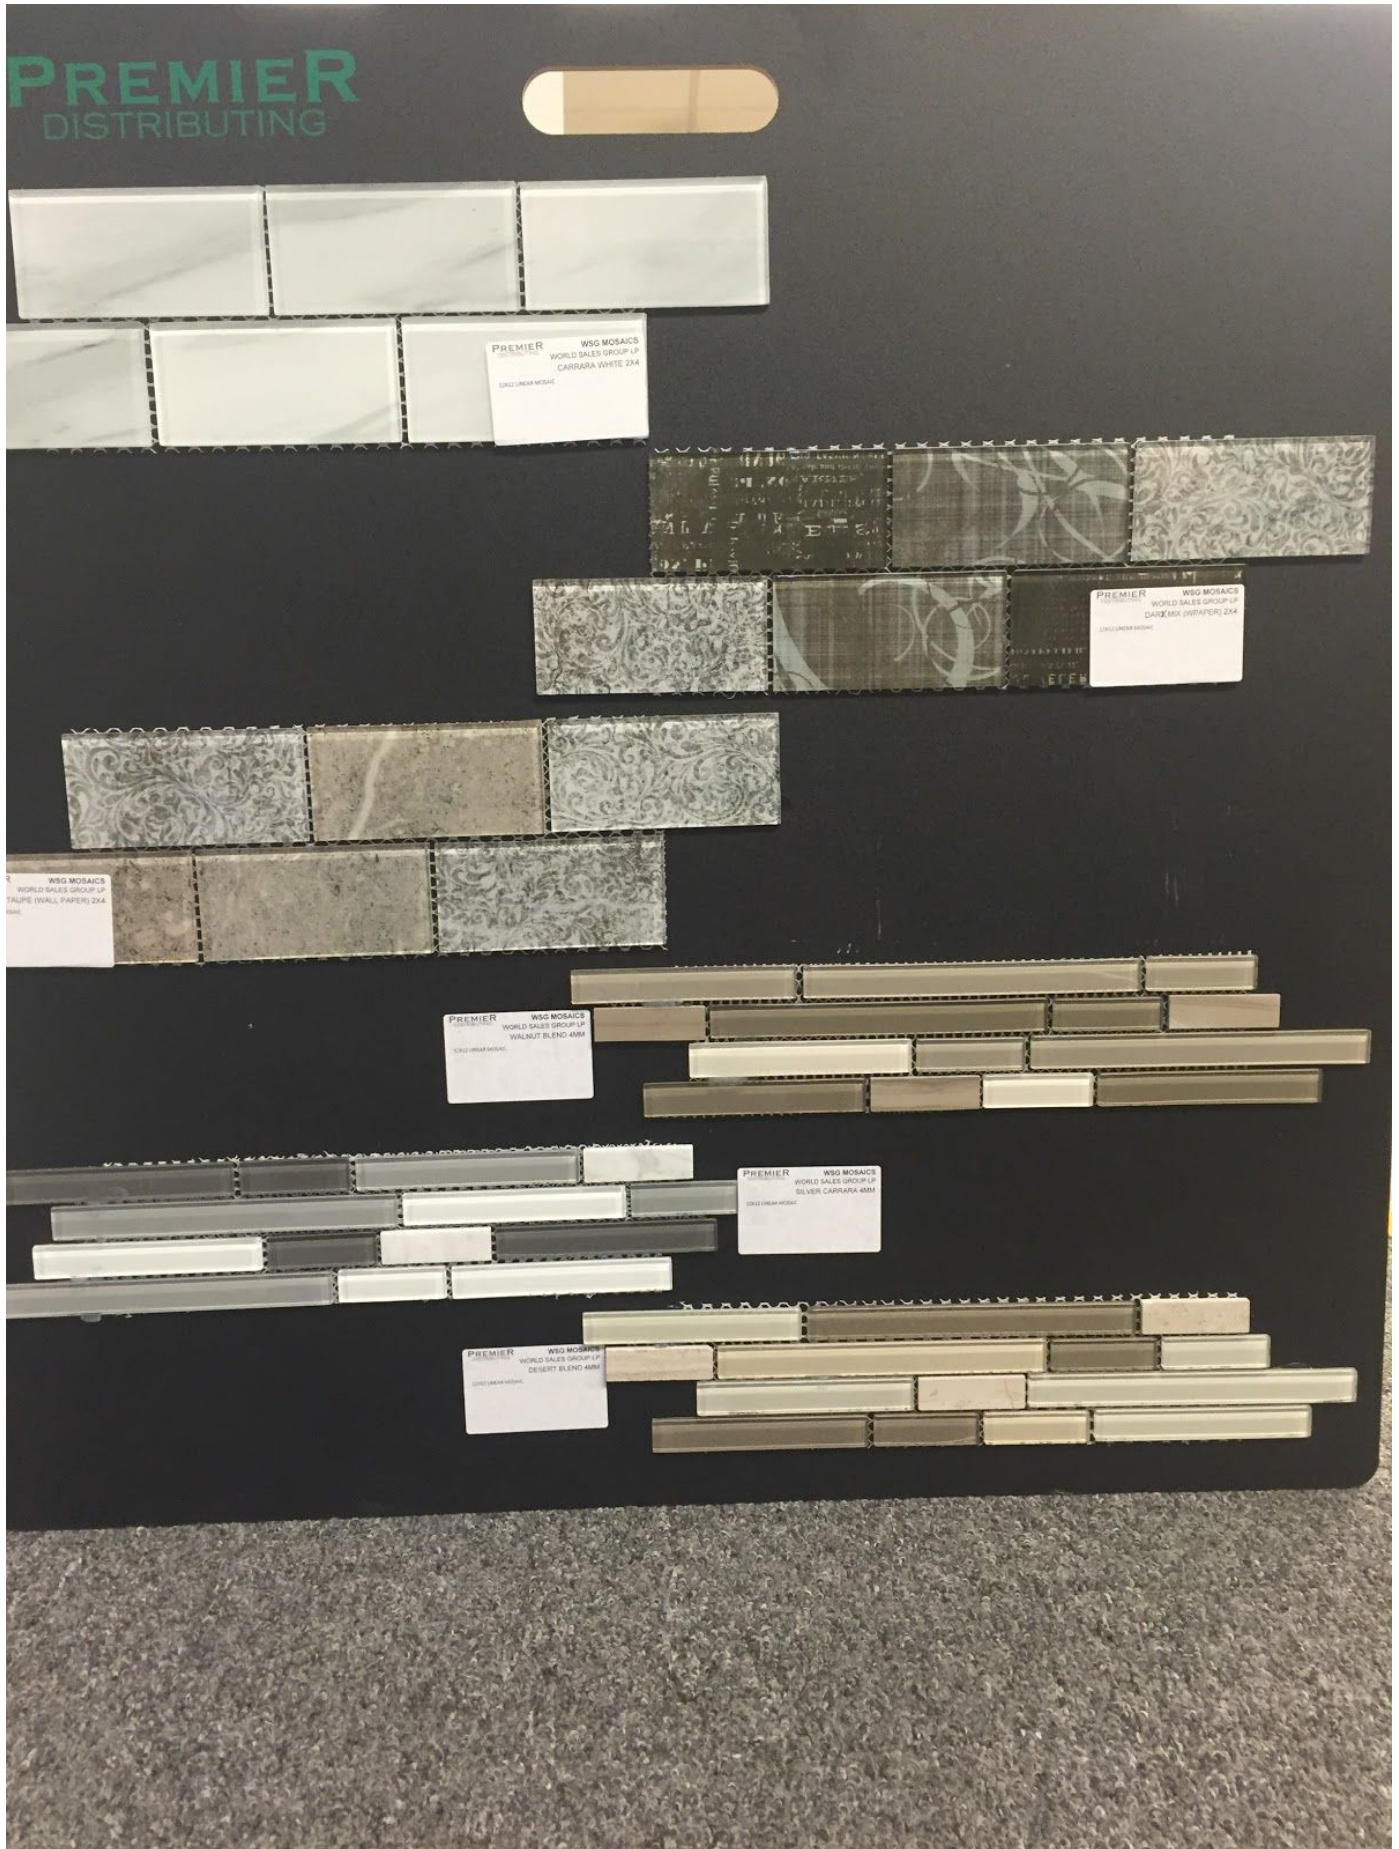

MATTE

MATTE ARCTIC WHITE 0790 (1) ●	MATTE BISCUIT K775 (1) ●	MATTE CRISP LINEN 0739 (4) ▲	MATTE ALMOND X735 (1)	MATTE URBAN PUTTY 0761 (3)	MATTE ARCHITECTURAL GRAY 0709 (3)	MATTE UPTOWN TAUPE 0732 (4) ▲	MATTE ELEMENTAL TAN 0766 (3)	MATTE ARTISAN BROWN 0744 (3) ▲	MATTE CITYLINE KOHL 0771 (3) ▲	MATTE DESERT GRAY X714 (2)	MATTE BLACK K711 (3)
-------------------------------	--------------------------	------------------------------	-----------------------	----------------------------	-----------------------------------	-------------------------------	------------------------------	--------------------------------	--------------------------------	----------------------------	----------------------

Dropped Size

1"x1" on 12"x12" mesh

2"x2" on 12"x12" mesh

DROPPED SIZE

Ritz 4"x12"

DROPPED SIZE

1"x2" offset on 12"x12" mesh

DROPPED SIZE

Rhomboid 1/4"x2" on 12"x12" mesh

OG 2"x12"

Cigaro 1"x12"

DROPPED SIZE

Trusa Cross 1"x12"

TEXTURE
BE HONORED
LATION.

M&S DISTRIBUTION
DISTRIBUTOR OF FINE CERAMICS,
PORCELAINS, MOSAICS, AND
NATURAL STONE TILES.

Per the manufacturer's
specifications, do not stagger tile
joints more than a 33% offset.

MASIA GRIS OSCURO
3X12
3X6 BULLNOSE

MASIA GRIS CLARO
3X12
3X6 BULLNOSE

MASIA BLANCO
3X12
3X6 BULLNOSE

MASIA BLANCO MATTE
3X12
3X6 BULLNOSE