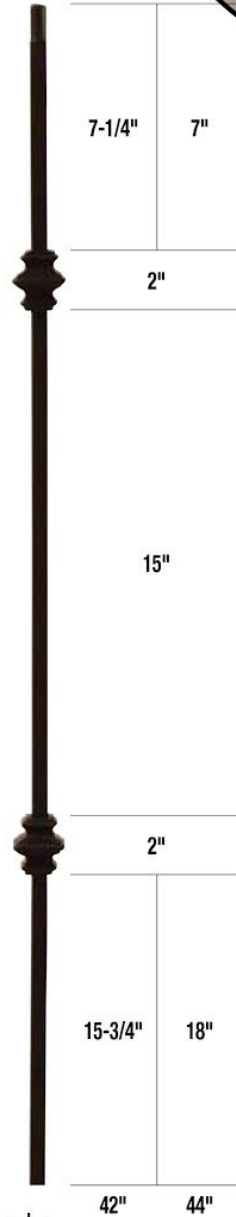

baskets & twists

Creative Stair Parts®

701 | 1/2"
Satin Black | Silver Vein
Copper Vein | Antique Bronze
Oil Rubbed Copper | Oil
Rubbed Bronze

5120 | 1/2"
Satin Black

5125 | 1/2"
Satin Black

knuckles