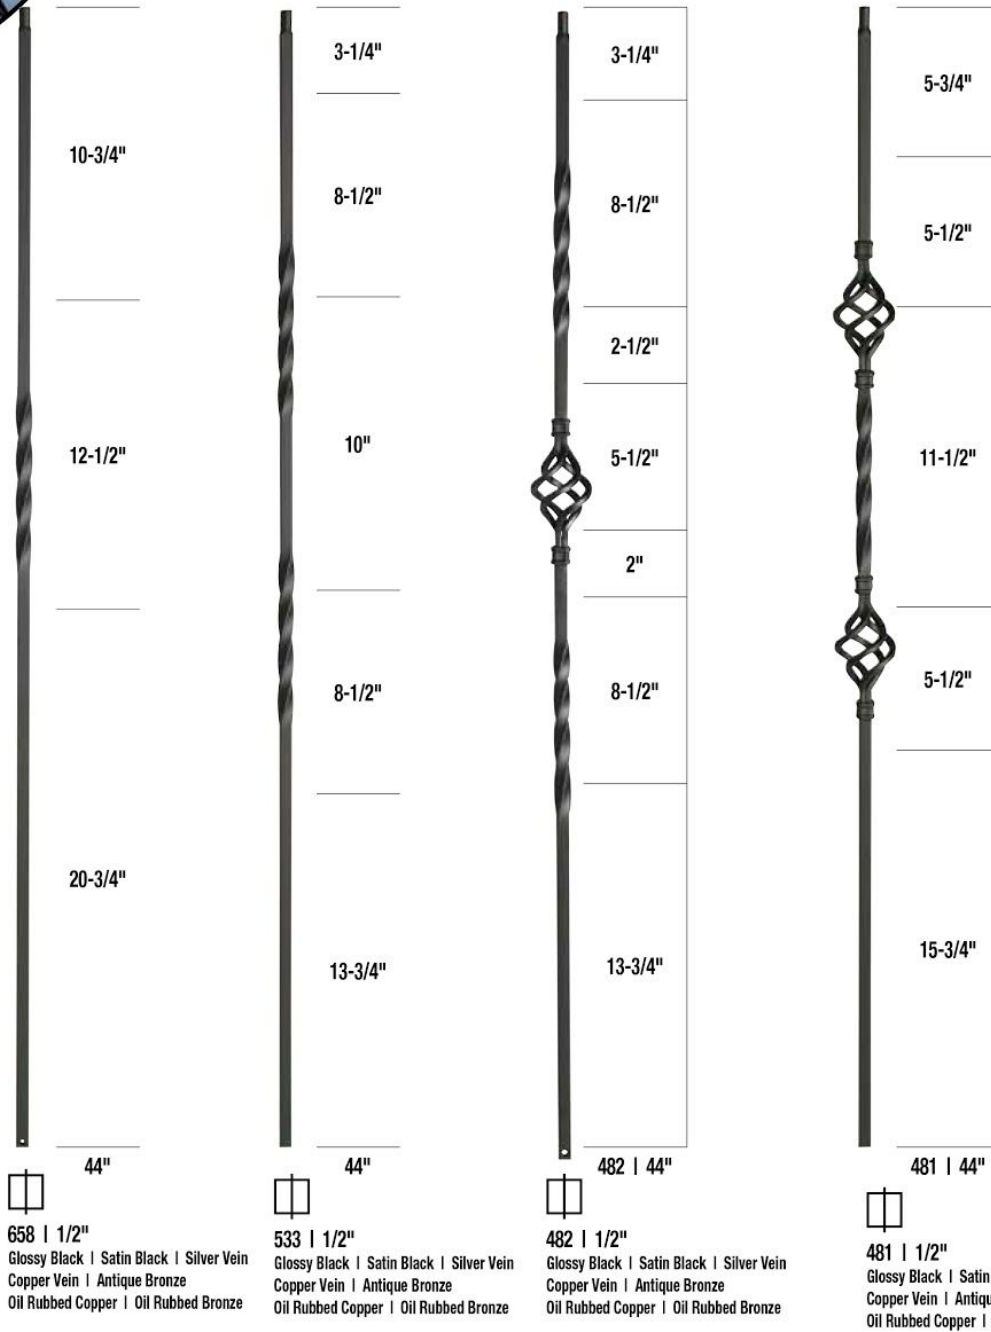

baskets & twists

Creative Stair Parts®

701 | 1/2"
Satin Black | Silver Vein
Copper Vein | Antique Bronze
Oil Rubbed Copper | Oil
Rubbed Bronze

5120 | 1/2"
Satin Black

5125 | 1/2"
Satin Black

knuckles