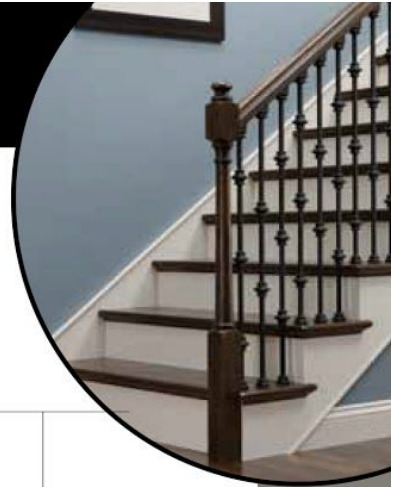

baskets & twists

Creative Stair Parts®

701 | 1/2"
Satin Black | Silver Vein
Copper Vein | Antique Bronze
Oil Rubbed Copper | Oil
Rubbed Bronze

5120 | 1/2"
Satin Black

5125 | 1/2"
Satin Black

knuckles